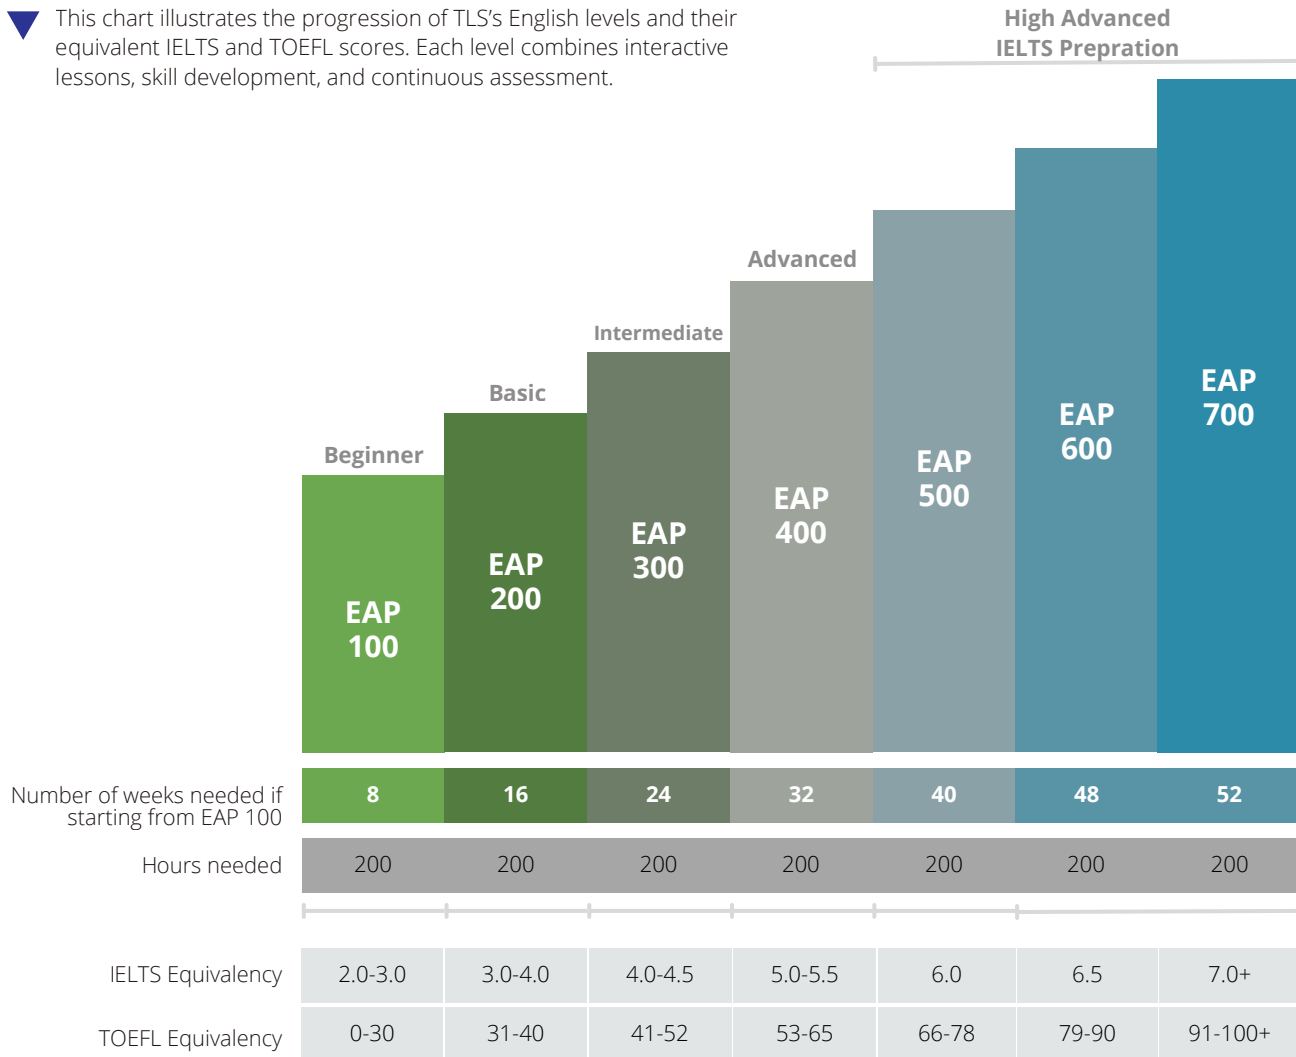

Program Structure & Progression

TAIE Language School (TLS) offers a comprehensive English for Academic Purposes (EAP) program with seven levels, from EAP 100 to EAP 700. Each level is completed in eight weeks, allowing students to progress step by step toward academic success. The Foundation Program (EAP 100–500) builds essential English skills in reading, writing, listening, and speaking, while the Pathway Program (EAP 600–700) focuses on academic writing, critical thinking, and presentation skills. Graduates of EAP 700 or the IELTS preparation course gain the English proficiency needed for university or college studies in Canada, the United States, and other English-speaking countries.

▼ This chart illustrates the progression of TLS’s English levels and their equivalent IELTS and TOEFL scores. Each level combines interactive lessons, skill development, and continuous assessment.